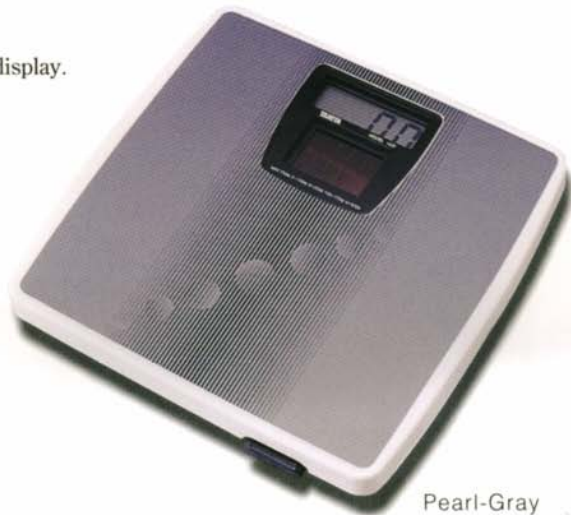

Solar-Powered Digital Bathroom Scales

Forget about batteries. These innovative scales have a built-in solar cell that draws power from sunlight or ordinary household light. Tanita's unique solar scales are perfect for those who care about the environment and demand the finest quality products.

1631

Clean, contemporary styling solar scale with easy-to-read 24mm LCD display. Priced for practicality. Large weight capacity.

Pearl-White

Black

White

Pearl-Gray

Cap./ Grad.	Unit	LCD/LED	Package/PER CTN	Package/PER CTN	Platform Size
MAX 150kg MIN 200g	kg kg/lb	24mm LCD	OPEN	6 CLOSED	Length = 272mm Width = 285mm